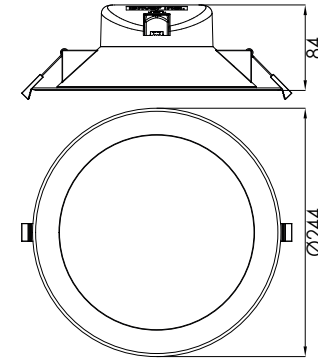

# CCT 25W LED PVC Dimmable Downlight

| Code                | Description                               |
|---------------------|-------------------------------------------|
| SPVC 25W WH-DIM-CCT | 25W White CCT IP44 Dimmable PVC Downlight |

## Description

- Power: 25w
- Lumen: 2450Lm
- CCT: 3000k, 4000k, 5700k
- 3 Yr. Guarantee
- Beam Angle: 90°
- IP Rating IP44
- Dimmable
- Lamp Life: 30,000 Hrs.
- Base Type: 8 inch
- Input Voltage: 230V AC
- Prewired with quick wire connector
- White housing