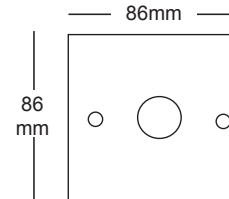

- 2 Gang
- 100W LED Dimmer
- White or Matt Chrome

SLED-DIM-MC SLED-DIM

- 1 Gang
- 100W LED Dimmer
- White or Matt Chrome

SLEDMOD-DIM
Depth: 41mm

SLED-DIM

SLED-DIM-MC

SLED2G-DIM

SLED2G-DIM-MC

SLED-DIM
SLED-DIM-MC
Depth: 46mm

SLED2G-DIM
SLED2G-DIM-MC
Depth: 46mm

SLEDMOD-DIM