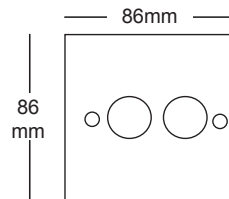

- 2 Gang
- 100W LED Dimmer
- White or Matt Chrome

SLED-DIM-MC SLED-DIM

- 1 Gang
- 100W LED Dimmer
- White or Matt Chrome

SLEDMOD-DIM
Depth: 41mm

SLED-DIM

SLED-DIM-MC

SLED2G-DIM

SLED2G-DIM-MC

SLED-DIM
SLED-DIM-MC
Depth: 46mm

SLED2G-DIM
SLED2G-DIM-MC
Depth: 46mm

SLEDMOD-DIM