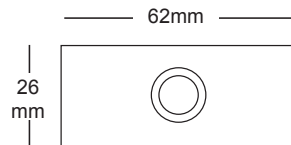

SLEDMOD-DIM

- Dimmable LED: 5-100w
- Dimmable CFL: 10-150w
- Voltage: 200-240V AC
- Load Ratings: Max / Min
- Tungsten Lamp 60-150w
- Halogen Lamp: 35-150w
- Type: Trailing/Leading Edge

SLED2G-DIM-MC SLED2G-DIM

- 2 Gang
- 100W LED Dimmer
- White or Matt Chrome

SLED-DIM-MC SLED-DIM

- 1 Gang
- 100W LED Dimmer
- White or Matt Chrome

SLEDMOD-DIM
Depth: 41mm

SLED-DIM

SLED-DIM-MC

SLED2G-DIM

SLED2G-DIM-MC