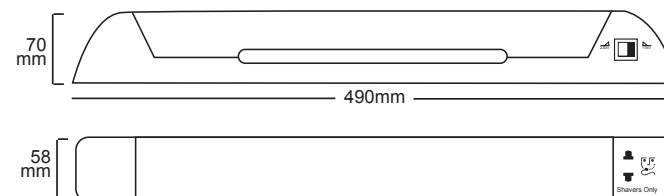

Code	Description
SDVSL-S15	LED S15 Lamp Dual Voltage 7.5W 640LM 4000k Shaver Light

Features

- Lamp Type: 7.5w LED 284mm Striplight (Included)
- Lumen: 640Lm
- 115v and 230v adjustable shaver socket & Pull Cord
- Colour Temp: 4000k
- IP Rating: IP20
- 3 yr Guarantee
- LED Chips: 2835
- Class 1
- Temperature: -20°~40°C
- Lamp Life: 30,000 hrs
- Input Voltage: 200v/240v, 50/60Hz
- Size: 490 x 70 x 58mm
- Replaceable Light Source
- White Housing
- Lamp Included

Shaver Socket

Dual Voltage

Download Specification