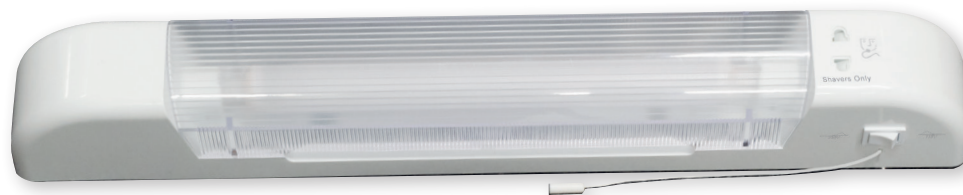

Code	Description
SDVSL-S15	LED S15 Lamp Dual Voltage 7.5W 640LM 4000k Shaver Light

Features

- Lamp Type: 7.5w LED 284mm Striplight (Included)
- Lumen: 640Lm
- 115v and 230v adjustable shaver socket & Pull Cord
- Colour Temp: 4000k
- IP Rating: IP20
- 3 yr Guarantee
- LED Chips: 2835
- Class 1
- Temperature: -20°~40°C
- Lamp Life: 30,000 hrs
- Input Voltage: 200v/240v, 50/60Hz
- Size: 490 x 70 x 58mm
- Replaceable Light Source
- White Housing
- Lamp Included

Shaver Socket

Dual Voltage

Download Specification